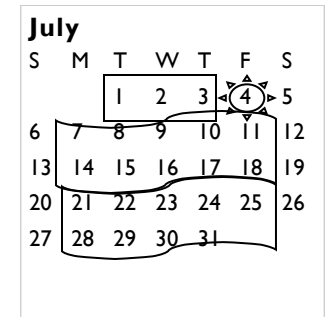

School Closures

- August 7-9 Teacher Set-Up
- September 2 Labor Day
- October 11-18 Fall Break
- October 14 Conference Day
- November 27-29 Thanksgiving Break
- December 20-Jan 3 Winter Break
- December 30 Teacher In-Service
- January 20 Martin Luther King, Jr. Day
- February 13-14 Conference Days
- February 17 Presidents Day
- March 21 Teacher In-Service
- March 24-28 Spring Break
- April 25 Teacher In-Service
- May 26 Memorial Day
- May 27-28 Teacher End of Year In-Service
- July 4 Independence Day

School Closures

- August 7-9 Teacher Set-Up
- September 2 Labor Day
- October 11 Closed
- October 14 Conference Day
- November 28-29 Thanksgiving Break
- December 20 Closed
- December 24-25 Christmas Holiday
- December 30 Teacher In-Service
- December 31– Jan 1 New Year's Holiday
- January 20 Martin Luther King, Jr. Day
- February 14 Conference Day
- February 17 Presidents Day
- March 21 Teacher In-Service
- April 25 Teacher In-Service
- May 26 Memorial Day
- May 27-28 Teacher End of Year In-Service
- July 4 Independence Day

Year Round Calendar

No Students

Break Care Provided

Summer Camps

2013-14 Parker Montessori

Special Dates to Consider

August 5	♥	First Day of School– Year Round
August 12	♥	First Day of School– Traditional
October 14		Conference Day
January 6	♥	Children Return
February 13-14		Conference Days
May 23	♥	Last Day of School
June 2-13		Summer Camp I
June 16-27		Summer Camp II
July 7-18		Summer Camp III
July 21– Aug 1		Summer Camp IV

Combined Calendar

Whole School Closures

August 7-9	Teacher Set-Up
September 2	Labor Day
October 11	Closed
October 14	Conference Day
November 28-29	Thanksgiving Break
December 20	Closed
December 24-25	Christmas Holiday
December 30	Teacher In-Service
December 31– Jan 1	New Year's Holiday
January 20	Martin Luther King, Jr. Day
February 14	Conference Days
February 17	Presidents Day
March 21	Teacher In-Service
April 25	Teacher In-Service
May 26	Memorial Day
May 27-28	Teacher End of Year In-Service
July 4	Independence Day