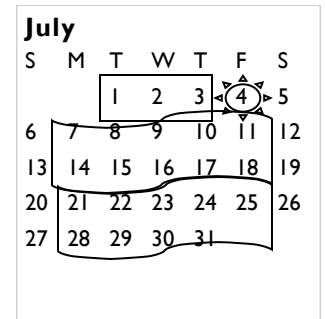

School Closures

- August 7-9 Teacher Set-Up
- September 2 Labor Day
- October 11-18 Fall Break
- October 14 Conference Day
- November 27-29 Thanksgiving Break
- December 20-Jan 3 Winter Break
- December 30 Teacher In-Service
- January 20 Martin Luther King, Jr. Day
- February 13-14 Conference Days
- February 17 Presidents Day
- March 21 Teacher In-Service
- March 24-28 Spring Break
- April 25 Teacher In-Service
- May 26 Memorial Day
- May 27-28 Teacher End of Year In-Service
- July 4 Independence Day

School Closures

- August 7-9 Teacher Set-Up
- September 2 Labor Day
- October 11 Closed
- October 14 Conference Day
- November 28-29 Thanksgiving Break
- December 20 Closed
- December 24-25 Christmas Holiday
- December 30 Teacher In-Service
- December 31– Jan 1 New Year's Holiday
- January 20 Martin Luther King, Jr. Day
- February 14 Conference Day
- February 17 Presidents Day
- March 21 Teacher In-Service
- April 25 Teacher In-Service
- May 26 Memorial Day
- May 27-28 Teacher End of Year In-Service
- July 4 Independence Day

Year Round Calendar

No Students

Break Care Provided

Summer Camps

2013-14 Parker Montessori

Special Dates to Consider

August 5	♥	First Day of School– Year Round
August 12	♥	First Day of School– Traditional
October 14		Conference Day
January 6	♥	Children Return
February 13-14		Conference Days
May 23	♥	Last Day of School
June 2-13		Summer Camp I
June 16-27		Summer Camp II
July 7-18		Summer Camp III
July 21– Aug 1		Summer Camp IV

Combined Calendar

Whole School Closures

August 7-9	Teacher Set-Up
September 2	Labor Day
October 11	Closed
October 14	Conference Day
November 28-29	Thanksgiving Break
December 20	Closed
December 24-25	Christmas Holiday
December 30	Teacher In-Service
December 31– Jan 1	New Year's Holiday
January 20	Martin Luther King, Jr. Day
February 14	Conference Days
February 17	Presidents Day
March 21	Teacher In-Service
April 25	Teacher In-Service
May 26	Memorial Day
May 27-28	Teacher End of Year In-Service
July 4	Independence Day