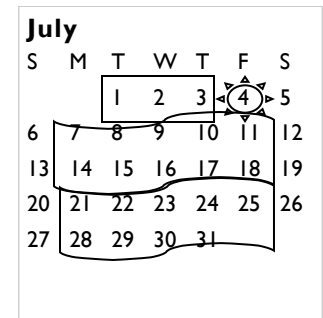

2013-14 Parker Montessori

Special Dates to Consider

- August 12 ♡ First Day of School– Traditional
- October 14 Conference Day
- January 6 ♡ Children Return
- February 13-14 Conference Days
- May 23 ♡ Last Day of School
- June 2-13 Summer Camp I
- June 16-27 Summer Camp II
- July 7-18 Summer Camp III
- July 21– Aug 1 Summer Camp IV

School Closures

- August 7-9 Teacher Set-Up
- September 2 Labor Day
- October 11-18 Fall Break
- October 14 Conference Day
- November 27-29 Thanksgiving Break
- December 20-Jan 3 Winter Break
- December 30 Teacher In-Service
- January 20 Martin Luther King, Jr. Day
- February 13-14 Conference Days
- February 17 Presidents Day
- March 21 Teacher In-Service
- March 24-28 Spring Break
- April 25 Teacher In-Service
- May 26 Memorial Day
- May 27-28 Teacher End of Year In-Service
- July 4 Independence Day

Traditional Calendar

No Students

Closed for Traditional Calendar

Summer Camps